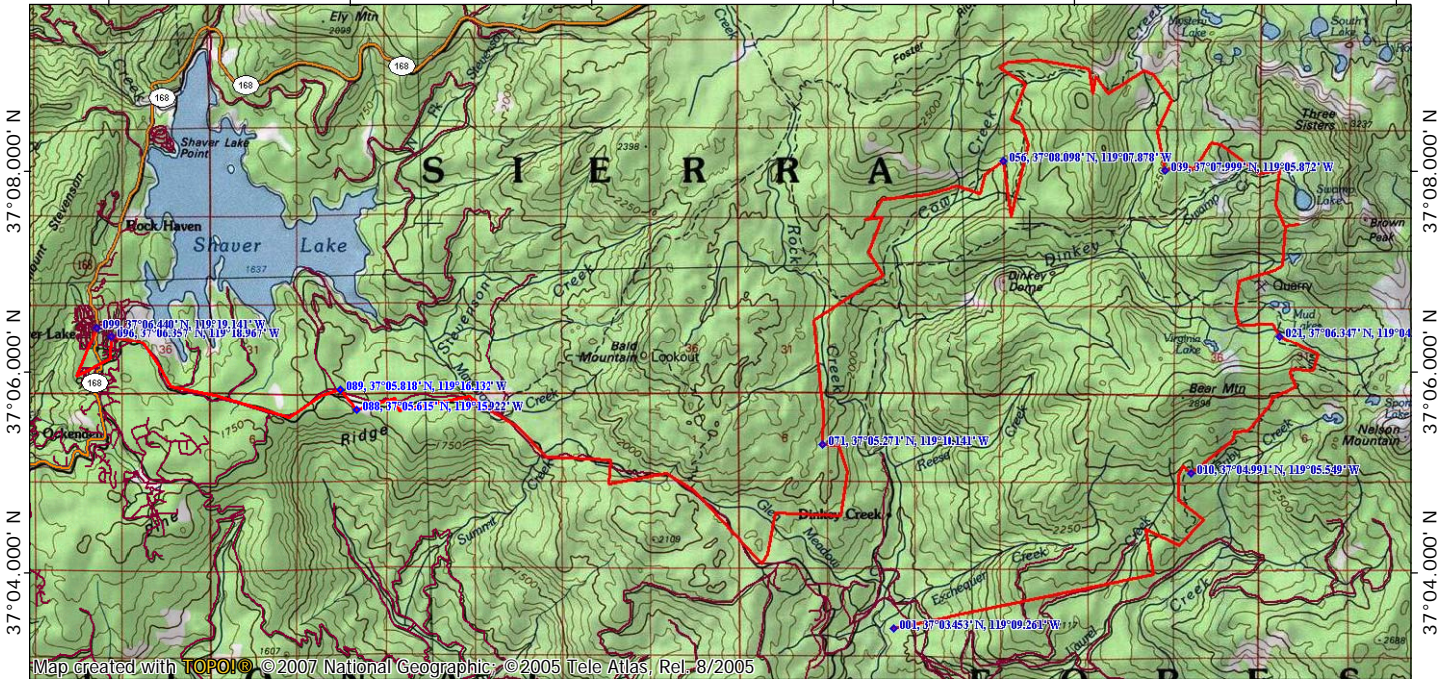

TOPO! map printed on 09/20/07 from "Untitled.tpo"

119°19.000' W 119°16.000' W 119°13.000' W 119°10.000' W 119°07.000' W WGS84 119°03.000' W

Map created with **TOPO!®** ©2007 National Geographic, ©2005 Tele Atlas, Rel. 8/2005

119°19.000' W 119°16.000' W 119°13.000' W 119°10.000' W 119°07.000' W WGS84 119°03.000' W

09/20/07